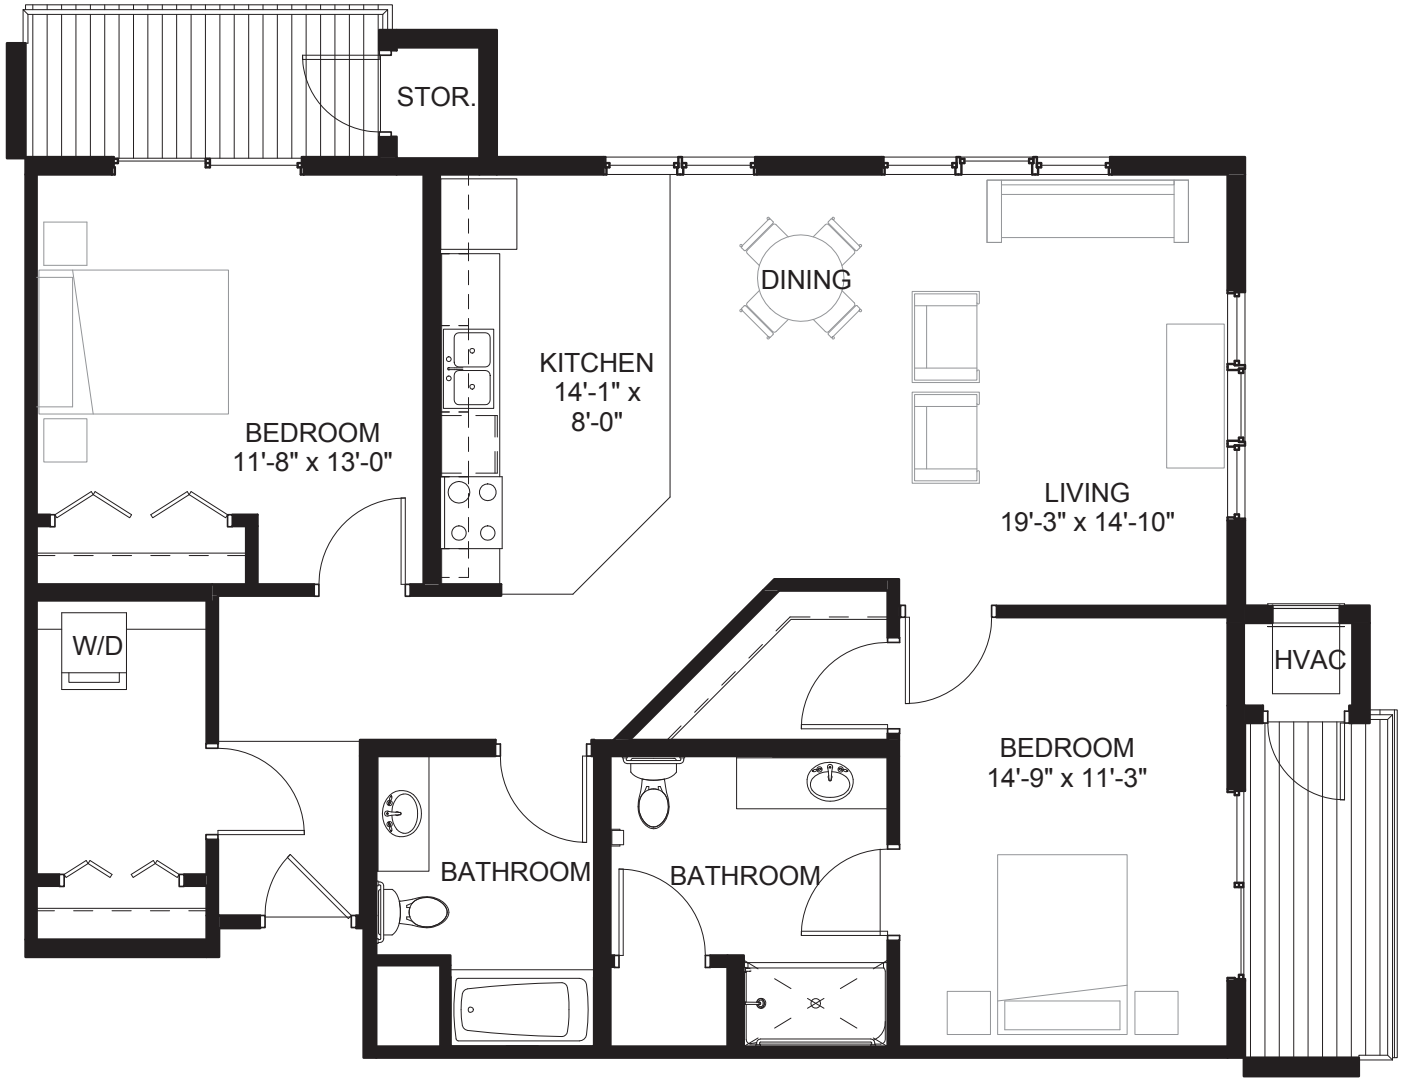

Seasons

at Apple Valley

Independent / Assisted Living

The Wildwood

2 Bedroom / 2 Bath
1205 Square Feet
Room sizes may vary

15359 Founders Lane | Apple Valley, MN 55124 | Phone: 952-698-5300