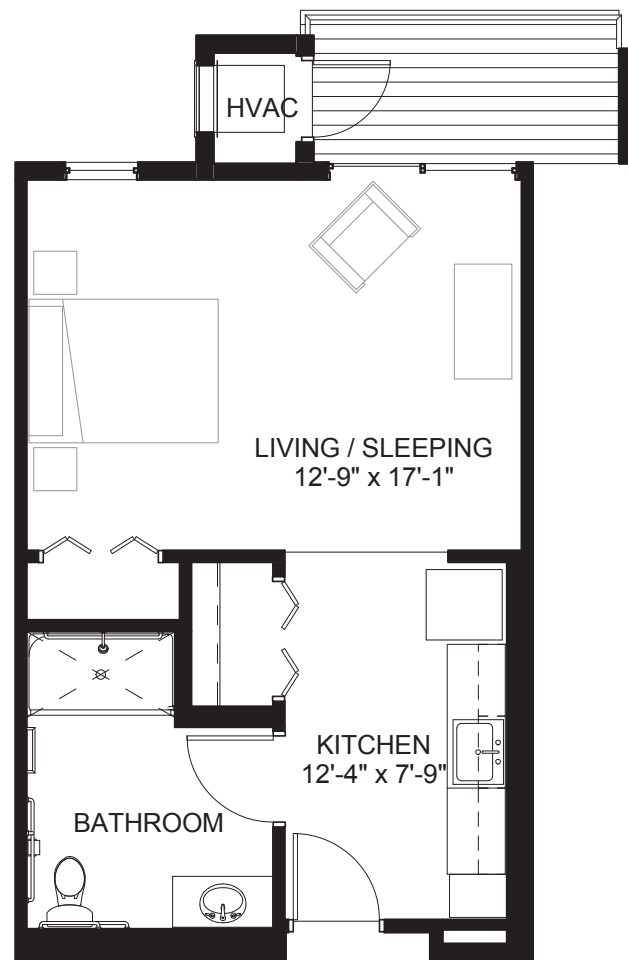

ECUMEN[®]

Seasons

at Apple Valley

Memory Care Studio 3

1 Bath
453 Square Feet
Room sizes may vary

ACCESSIBLE UNIT