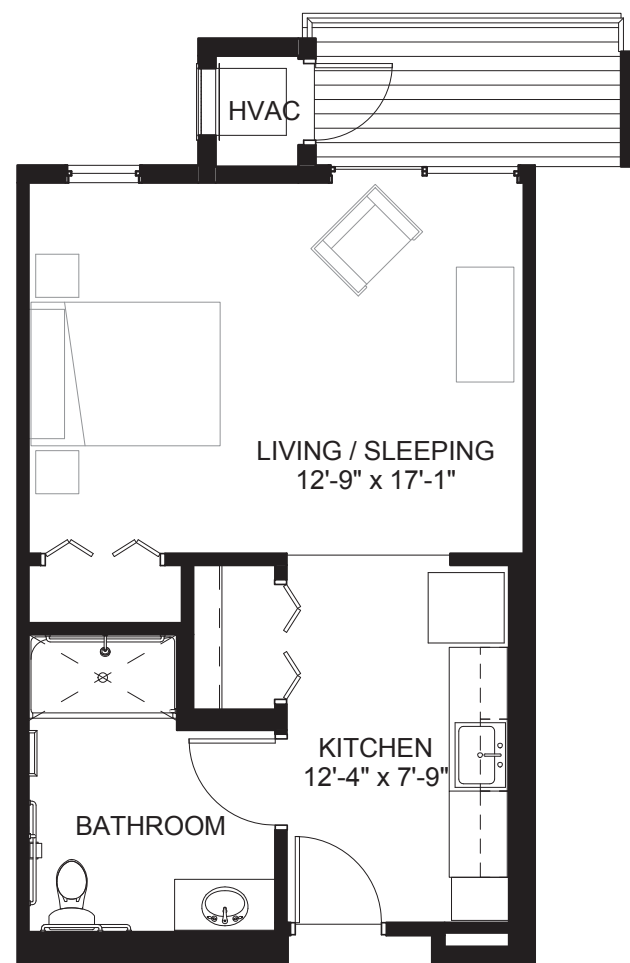

## Memory Care

### Studio 3

1 Bath

453 Square Feet

*Room sizes may vary*

ACCESSIBLE UNIT